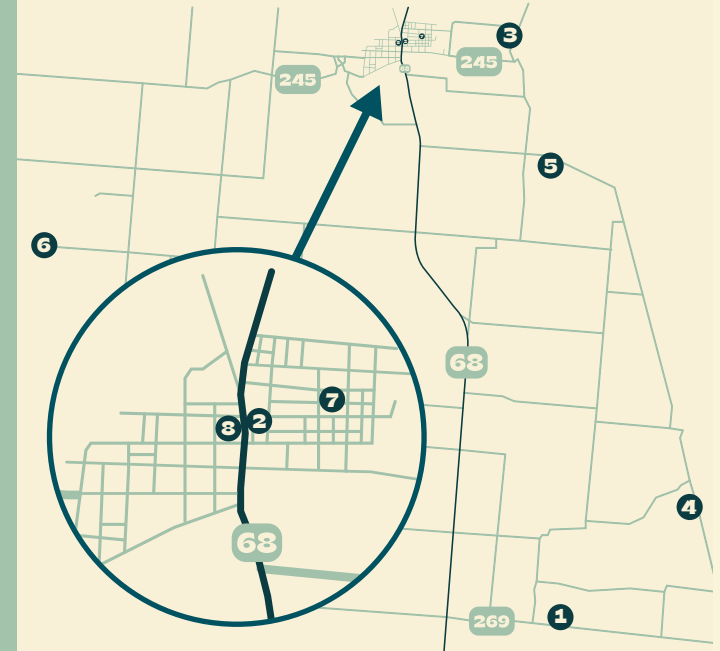

2. Town Hall

201 N. DETROIT ST, WEST LIBERTY

6. Bodie Home

4193 SULLIVAN RD, WEST LIBERTY

3. Longaberger Home

9348 CR 47, WEST LIBERTY

7. Poland Home

309 E. NEWELL ST, WEST LIBERTY

4. Sells Home

4547 LUDLOW ROAD, URBANA

8. Peoples Savings & Loan

110 N. DETROIT ST, WEST LIBERTY

WEST LIBERTY CHRISTMAS Tour of Homes

Late Night Shopping

THESE SHOPS ARE OPEN 4:00-8:00PM

HEAVEN'S DEW | 8874 US-68

JONES COUNTRY STORE | 8712 US-68

COUNTRY FRIENDS OF OHIO | 216 N. DETROIT ST.

MARIE'S CANDIES (OPEN UNTIL 6PM) | 311 ZANESFIELD RD.

MCC THRIFT SHOP | 106 N. DETROIT ST.

POP'S UNIQUITIES | 115 W. BAIRD ST.